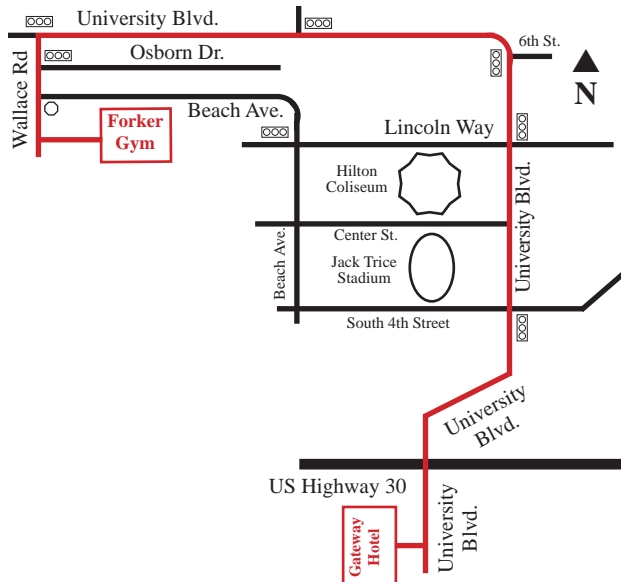

Follow Red Route:

1. Go North on University Blvd.
2. Stay on University Blvd through the Lincoln Way intersection. Follow the curve west staying on University:
3. At the stoplight intersection of University and Wallace Road take a left (South):
4. Follow Wallace (through 1 light - Osborne Dr.) to the three-way stop (Beach Ave.). Continue South through the stop sign and take first or second left into the Forker parking lots.
5. Enter Forker Building through the West doors, go down the stairs, turn left, and follow signs to the gyms.