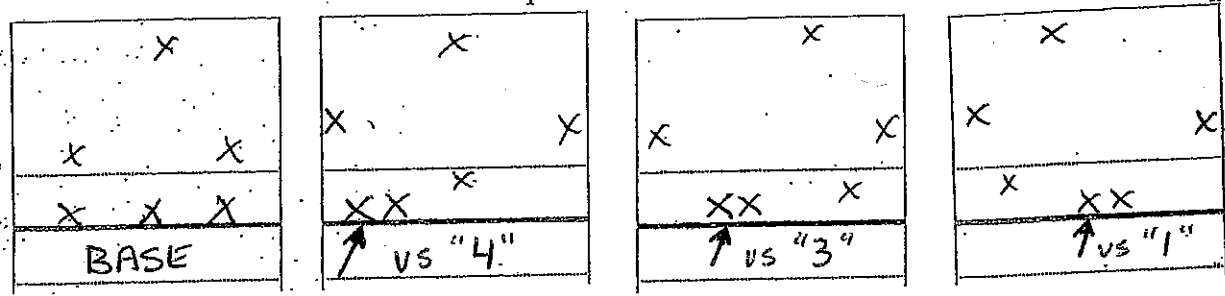

R2

#1 Janice Rivera
Libero
5'6"
Windermere, FL
Soph

L

Opponent <u>USF</u>	UCF VOLLEYBALL Scouting Report	ROTATION #
VS _____		1

#13 JUMP SPIN

(13)	12	11
9	2	8

Most Common Play:

4 - 1 - C