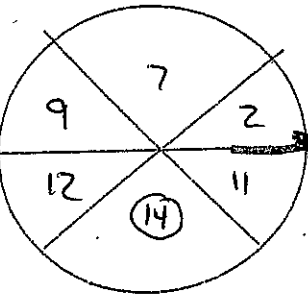

4 - 1 - C

BALANCED

3 - 2 - C

BALANCED

ALSO 4 - 3 - C

32 - 1 - C

4 - A - C

Serve Targets

HARD AT #9 ZONE 5

SHORT AT #9 ZONE 3/4

SHORT AT #7 ZONE 2

UCF Attack Targets

ISO & ATTACK #9

W/ OUR RS

Alternate Pattern

ROAD TO START → LORENZO
LIB IN MB

UCP

USF

USF

REP AT M2

LO M1

Row 3 REP JUMP SERVE
 + WISA GURU
 - LO BLOCKS GURU (FUP REP LO?)

USF