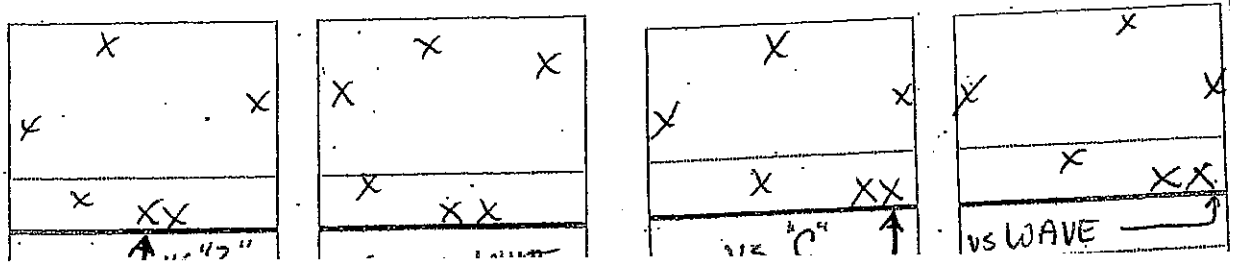

R2

#1 Janice Rivera
Libero
5'6"
Windermere, FL
Soph

L

Opponent <u>USF</u>	UCF VOLLEYBALL Scouting Report	ROTATION #
VS _____		1

#13 JUMP SPIN

(13)	12	11
9	2	8

Most Common Play:

4 - 1 - C